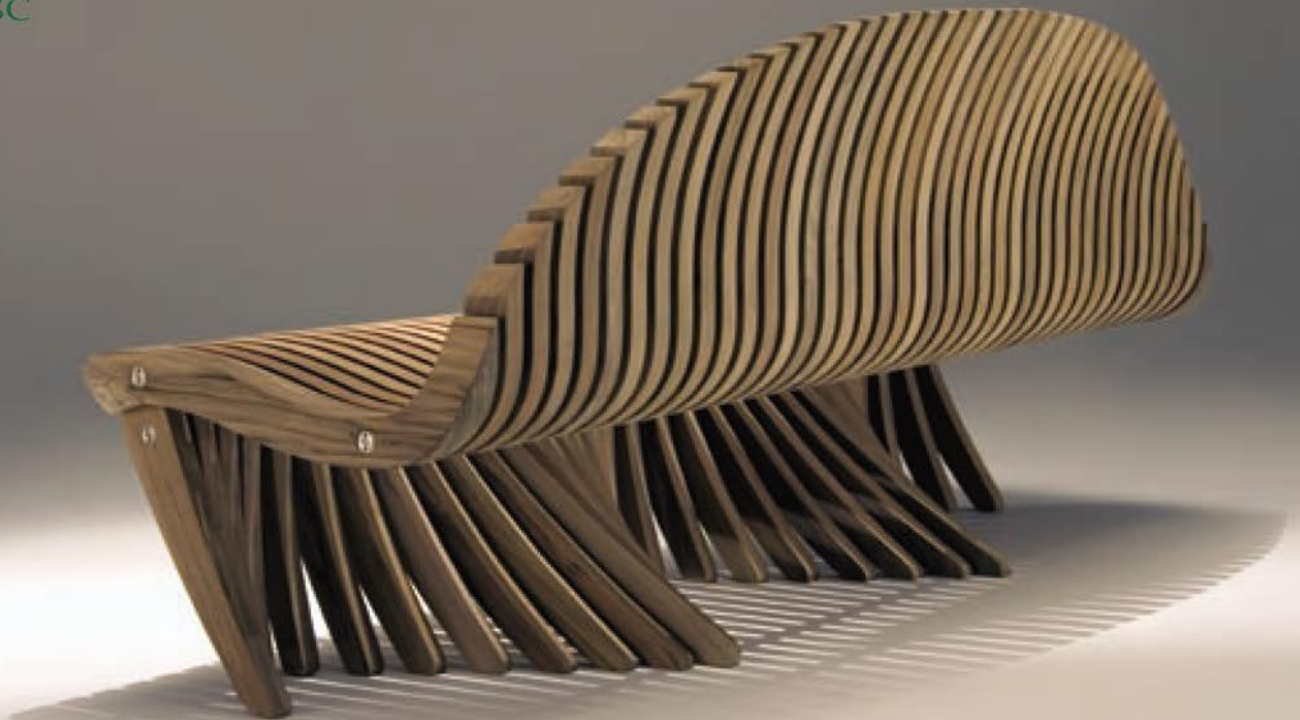

D I A M O N D T E A K

2025

1

Top: Spirit Song Wing, Curved (77")
Middle: Spirit Song Bench, S/S (90")
Bottom: Spirit Song Bench, W/W (124")

What if furniture could be beautiful, comfortable, and durable beyond all expectation? INTRODUCING SPIRIT SONG...Golden teak and shimmering stainless steel blend together in a timeless elegance of strength and stability. This exquisite line of heirloom furniture can be combined in countless arrangements for both indoor and outdoor use. Each design in the collection is a work of art, with graceful, elegant curves crafted by the team of Tiffany and Tiffany. This beautiful furniture graces gardens, fine homes, snowy mountaintop retreats, and tropical island resorts. Its comfort and strength have enriched university campuses, national museums, and corporate parks. The functional durability and aesthetic character of the Spirit Song Collection will soar above your expectations.

U.S. Patents # D443,769 and # 6,824,221
Spirit Song Bench Curved (96")
Tiffany Residence, Point Pleasant, PA

Spirit Song Bench, Custom S-Curve

THE SPIRIT SONG COLLECTION IS THE VERY ESSENCE
OF FUNCTIONAL ART.

Imbued with a sense of adventure, this beautiful furniture defines high style, supreme comfort, and fine craftsmanship. Born of an articulated need and built upon a series of abstractions, each piece of this furniture is a vision fully realized. Inspired by a thirty-year history of collaboration, designers Barbara and Robert Tiffany have brought their creative process to a peak in the Spirit Song Collection. Their remarkable teak furniture designs embody innovation, function, and a unique artistic vision.