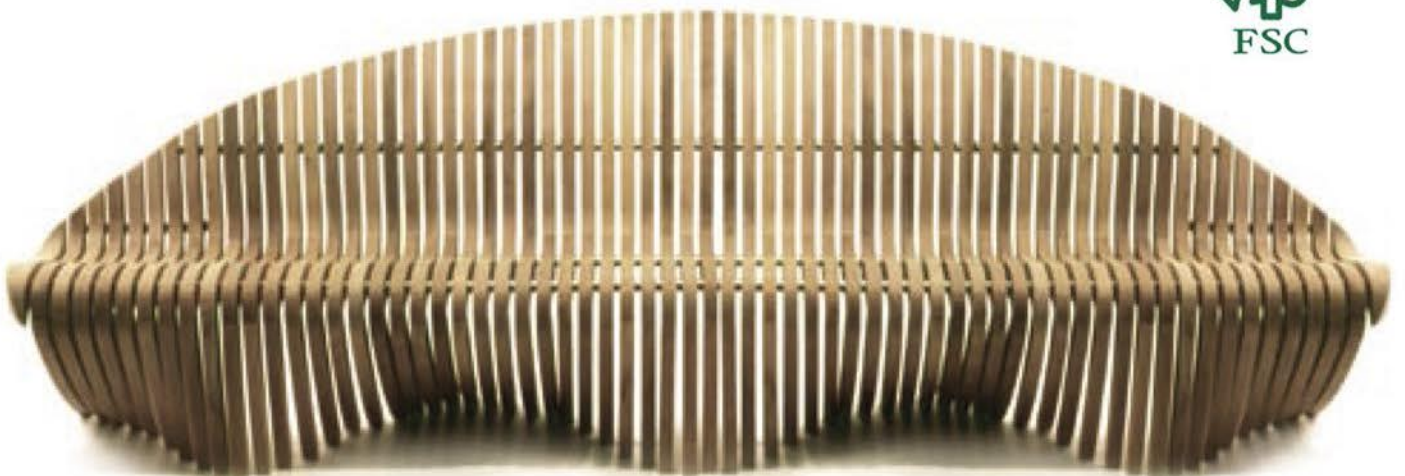

D I A M O N D T E A K

2025

1

Top: Spirit Song Wing, Curved (77")
Middle: Spirit Song Bench, S/S (90")
Bottom: Spirit Song Bench, W/W (124")

What if furniture could be beautiful, comfortable, and durable beyond all expectation? INTRODUCING SPIRIT SONG...Golden teak and shimmering stainless steel blend together in a timeless elegance of strength and stability. This exquisite line of heirloom furniture can be combined in countless arrangements for both indoor and outdoor use. Each design in the collection is a work of art, with graceful, elegant curves crafted by the team of Tiffany and Tiffany. This beautiful furniture graces gardens, fine homes, snowy mountaintop retreats, and tropical island resorts. Its comfort and strength have enriched university campuses, national museums, and corporate parks. The functional durability and aesthetic character of the Spirit Song Collection will soar above your expectations.

U.S. Patents # D443,769 and # 6,824,221
Spirit Song Bench Curved (96")
Tiffany Residence, Point Pleasant, PA

Spirit Song Bench, Custom S-Curve

THE SPIRIT SONG COLLECTION IS THE VERY ESSENCE
OF FUNCTIONAL ART.