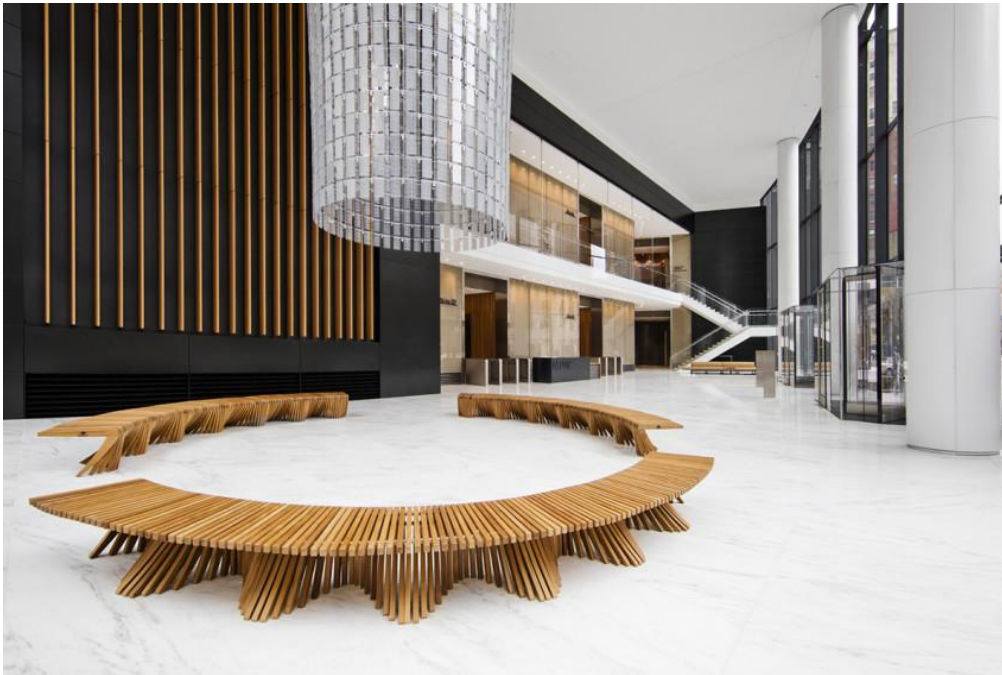

Spirit Song collection.

Introducing our **Spirit Song collection**. Golden teak and shimmering stainless steel blend together in a timeless elegance of strength and stability. This exquisite line of heirloom furniture can be combined in countless arrangements for both indoor and outdoor use. Each design in the collection is a work of art, with graceful, elegant curves.

Read more at: <https://diamondteak.com>

DESIGN EXCELLENCE AWARD WINNER