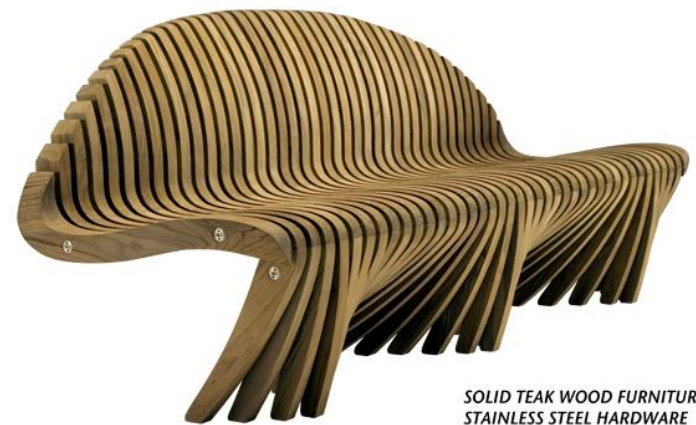

**SOLID TEAK WOOD FURNITURE
STAINLESS STEEL HARDWARE**

**WWW.DIAMONDTEAK.COM
215.453.2196**